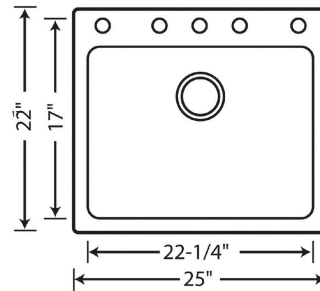

LIVEN SILGRANIT

Design and Planning Tips

- Min cabinet size: 27 in
- Bowl depth: 12 in (305.0 mm)

What is included:

Sink clips
Installation instructions
Cabinet template
Limited Lifetime Warranty

Bowl Depth: 12"

Required Outside Cabinet: 24" (drop-in),
27" (undermount)

Cutout Size: Please refer to the supplied cutout template

Codes/Standards: CSA B45.8-18/ IAPMO Z403-2018

Optional Accessories

Stainless Steel Basket   234771

Warranty

BLANCO offers a limited lifetime warranty on all sinks and faucets, as well as a one-year warranty on all custom accessories.

Code/Standards Compliance

BLANCO sinks and faucets are third-party tested and certified to standards and listed by applicable certification bodies. For more information on individual product listings, contact our office or listing organization.

View our how-to videos to learn more about installing and caring for BLANCO products:

<https://www.blanco.com/us-en/service/how-to-videos/how-to-videos-for-sinks/>

Questions? Contact us today

BLANCO America, Inc.
110 Mount Holly By-Pass
Lumberton, NJ 08048

Phone & Fax
Phone: 888-668-6201
Fax: 609-668-6211

While BLANCO endeavors to provide accurate information, all dimensions are nominal, cannot be guaranteed, and are subject to change or cancellation. BLANCO assumes no responsibility for use of superseded or voided specifications.